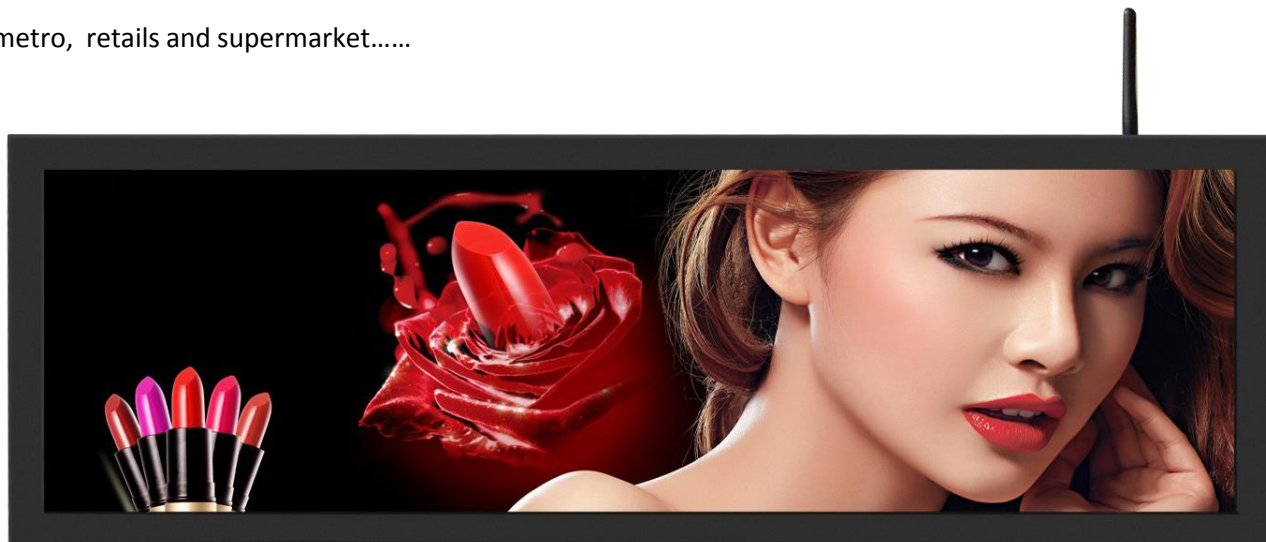

Betvis Ultra Wide LCD Display has a resolution of 1920*540 and features slim design with a narrow black bezel. It delivers an exceptional 500 nit brightness, designed specifically for usage in bright ambient light conditions and is perfect solution for restricted digital signage spaces like public transportation like bus and metro, retails and supermarket.....

- Half-Full HD resolution (1920*540) provide images with life-like detail and panoramic content view;
- Elevated brightness (500 nit) provides extraordinary color expression and greater visibility;
- Enhanced contrast ratio provides unprecedented picture quality with deepest blacks for crisp, vivid images;
- Wide viewing angle (178°);
- Stretched LCD Panels are custom built for 32:9 or >3:1 aspect ratio;
- 24*7 operation and dependability with black mura prevention technology restricting panel blackening even after long periods of use.

Features

- **Half Full HD LCD Panel 1920*540 Resolution**
- **High Brightness 500nit (700nit is optional)**
- **Network: LAN & WiFi Connection Default; Built-in 3G/4G module Optional**
- **Shake-proof with Robust Metal Case**
- **VESA mounting holes are in default, Wall Mounting /Ceiling Mounting Kit Optional**
- **Optional: LAN Daisy Chain Design Specially Design for Metro Application**
- **Other Cutting Sizes optional as required**